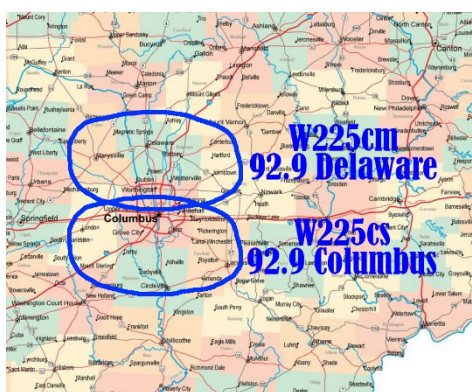

92.9 FM Delaware/Columbus