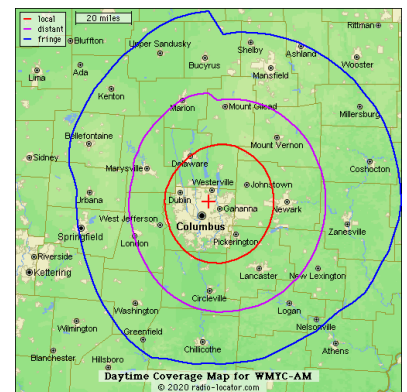

Coverage Maps:

1550 AM Delaware

92.9 FM Delaware/Columbus

1580 AM Columbus

LOCAL PROGRAMMING

MONDAY – FRIDAY

6 - 9 AM The Breakfast Club with Mark & Pam

9 AM - 2 PM Workday with Bob Allen