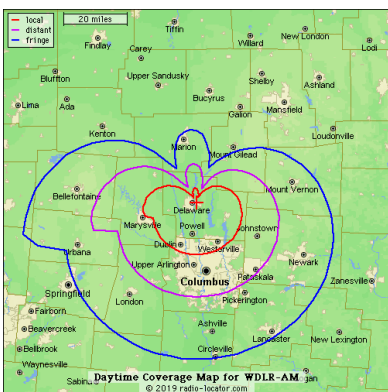

Coverage Maps:

1550 AM Delaware